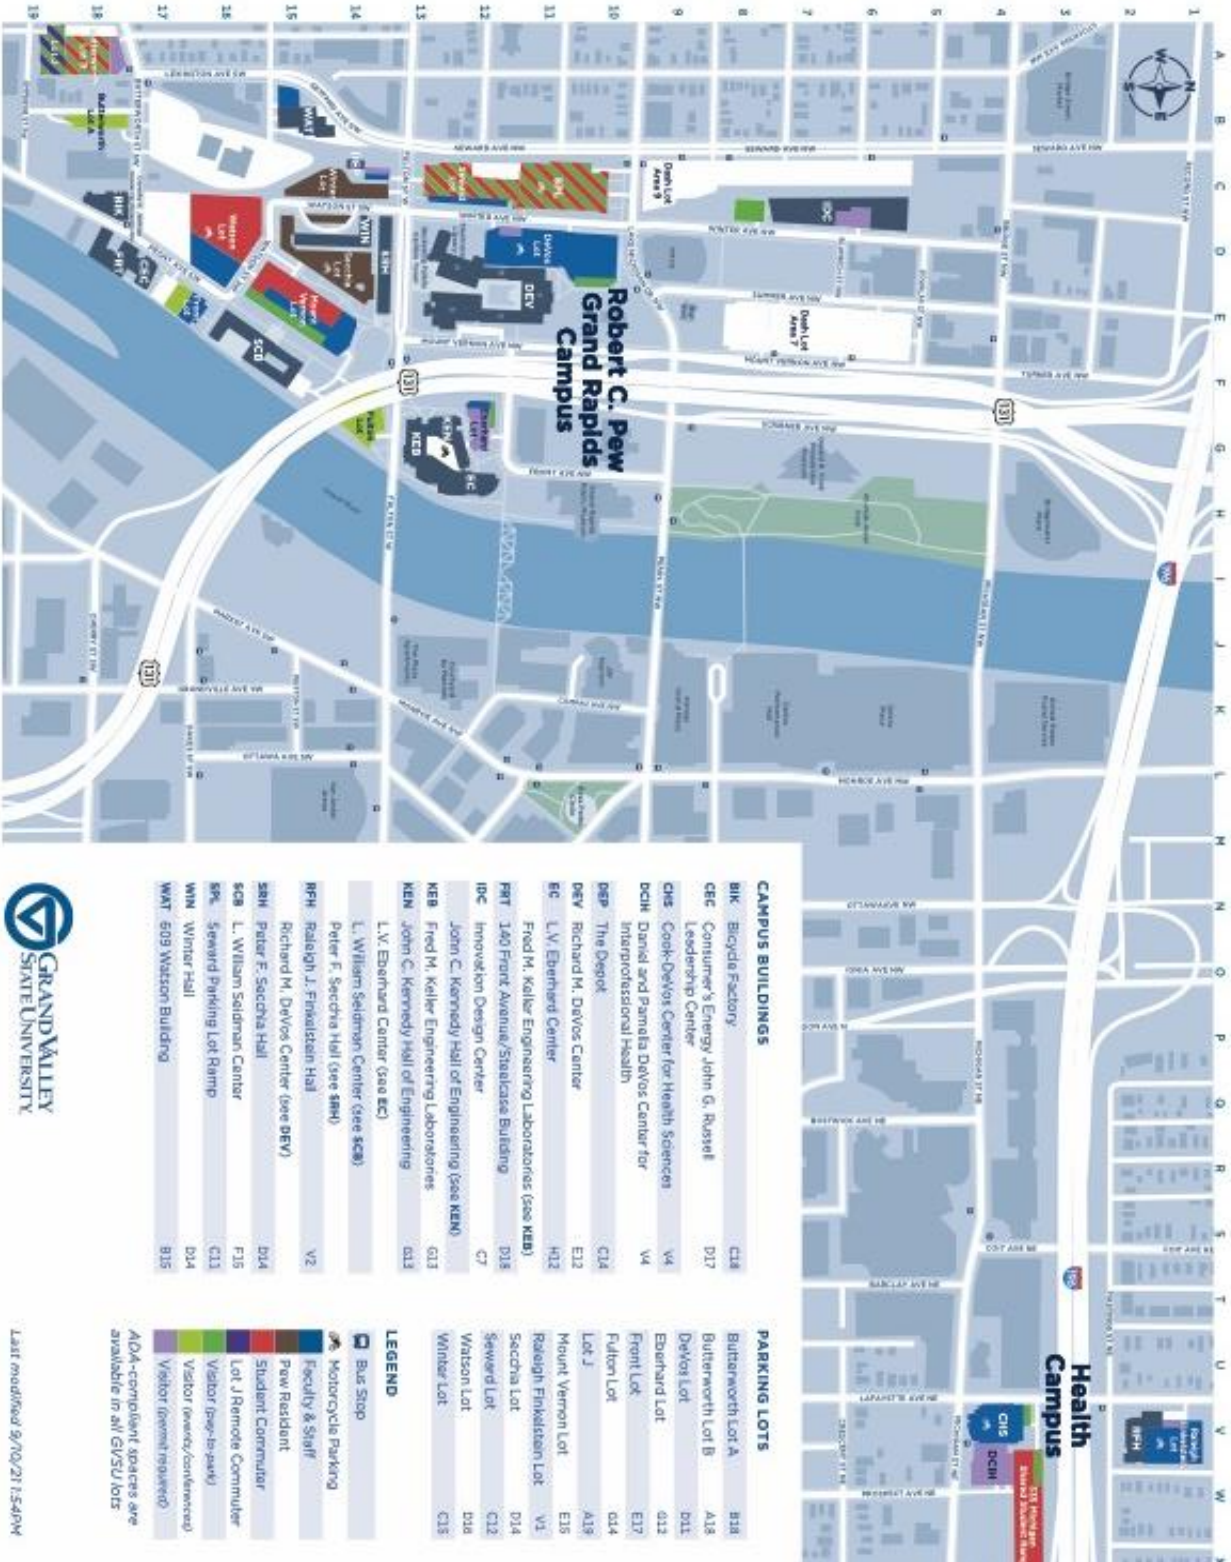

GRAND VALLEY DOWNTOWN CAMPUS
PEW CAMPUS, DEVOS BUILDING

North entrance off Fulton & Seward

Walkway from parking garage to campus/bldg

DeVos Center Bldg "C" entrance-See the University Club sign?

“C8” is the door to enter

University Club

Please park in the Seward Parking Lot Ramp. On the map, look for the SPL-Seward Parking lot Ramp (orange/green striped lot). Park in the (Seward Lot), walk EAST across the DeVos surface lot into the DeVos Center Building and the meeting room will be inside on your left. Look for signage.